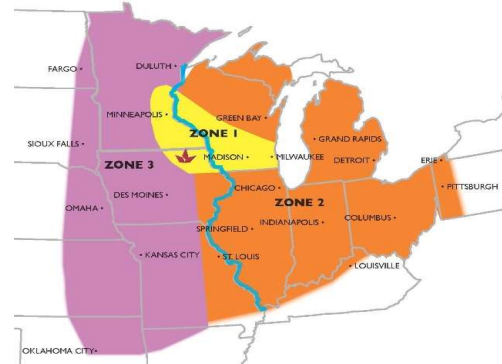

Young Plant Grower Truck Guide - 2021

Zone	Region of Coverage/ Corridor
Z1 - MPL	Greater Twin Cities, Southeast MN <i>Includes: Minneapolis, St Paul, Rochester, Albert Lea</i>
Z1 - MIL	Southern WI <i>Includes: Madison, Milwaukee</i>
Z2 - EIA	Eastern IA, NW IL <i>Includes: Quad Cities, Cedar Rapids</i>
Z2 - GLK	South MI, West Ohio, North & Central IN, Central IL <i>Includes: Grand Rapids, Detroit, Columbus, Indy</i>
Z2 - MOE	Northeast MO, West Central IL, Southeast IA <i>Includes: St Louis, Columbia, Springfield</i>
Z2 - EUC	Northwest Wisconsin <i>Includes: Eau Claire, Rice Lake, Winona</i>
Z2 - NWI	North Central & East Wisconsin, Upper Pennisula <i>Includes: Oshkosh, Green Bay, Rhinelander, Marinette</i>
Z3 - KC	Northwest MO, Northeast Kansas <i>Includes: Kansas City, Topeka, St Joe</i>
Z3 - MNN	Northern MN, Grand Rapids, Duluth <i>Includes: St Cloud, Grand Rapids, Bemidji, Duluth</i>
Z3 - MNW	Western MN <i>Includes: I-90 Corridor, Marshall, Alexandria</i>
Z3 - NB	Western Iowa, Eastern Nebraska <i>Includes: Des Moines, Omaha, Sioux City</i>
Z3 - SD	Northwest Iowa, Eastern SD <i>Includes: Sioux Falls, Watertown, Spirit Lake</i>

ZONE	WEEK											
	4	5	6	7	8	9	10	11	12	13	14	
Z1 - MPL	4	5	6	7	8	9	10	11	12	13	14	
Z1 - MIL	4	5	6	7	8	9	10	11	12	13	14	
Z2 - EIA			6		8		10		12			
Z2 - GLK			6		8		10		12			
Z2 - MOE			6		8		10		12			
Z2 - EUC			6		8		10		12		14	
Z2 - NWI			6		8		10		12		14	
Z3 - KC		5		7		9		11				
Z3 - MNN						9		11		13		
Z3 - MNW						9		11		13		
Z3 - NB		5		7		9		11				
Z3 - SD				7		9		11		13		

All routes and delivery subject to volume. Additional routes may be added based on volume to area.