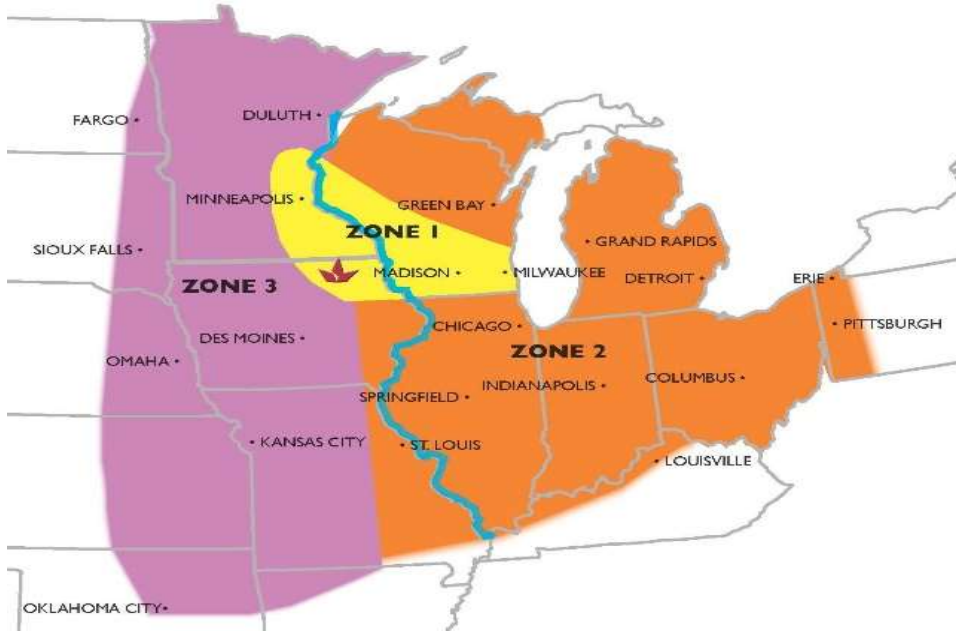

## Young Plant Grower Truck Guide - 2023

**Zone 1** – Core Region ships on a weekly basis all Young Plant season.

**Zone 2** – East Region ships even weeks 4 through 16.

**Zone 3** – West Region ships odd weeks 5 through 15.

**Please use "even weeks East and odd weeks West"** for your zone to ensure Grower Truck service. Contact us regarding Grower Truck coverage to your site.

### WEEK

	4	5	6	7	8	9	10	11	12	13	14	15	16
<b>Z1 - MPLS</b>	4	5	6	7	8	9	10	11	12	13	14	15	16
<i>Includes: Minneapolis, St Paul, Rochester, Faribault</i>													
<b>Z1 - MILW</b>	4	5	6	7	8	9	10	11	12	13	14	15	16
<i>Includes: Madison, Milwaukee, Janesville</i>													
<b>Z2 - East IA</b>			6		8		10		12		14		16
<i>Includes: Quad Cities, Cedar Rapids, Northern IL</i>													
<b>Z2 - Grt Lakes</b>			6		8		10		12		14		
<i>Includes: Southern MI, IN, OH, West PA</i>													
<b>Z2 - East MO</b>			6		8		10		12				
<i>Includes: St Louis, Columbia, Springfield IL, Peoria</i>													
<b>Z2 - Eau Claire</b>			6		8		10		12		14		16
<i>Includes: Eau Claire, Rice Lake, Winona, Thorp</i>													
<b>Z2 - North WI</b>			6		8		10		12		14		16
<i>Includes: Oshkosh, Green Bay, Marinette, Upper Peninsula</i>													
<b>Z3 - OKL</b>		5		7		9		11		13			
<i>Includes: Kansas City, Wichita, Springfield MO, Oklahoma City</i>													
<b>Z3 - NB</b>		5		7		9		11		13			
<i>Includes: Des Moines, Omaha, Lincoln, Sioux City</i>													
<b>Z3 - NE MN</b>						9		11		13		15	
<i>Includes: Brainerd, Grand Rapids, Bemidji, Duluth</i>													
<b>Z3 - NW MN</b>						9		11		13		15	
<i>Includes: Detroit Lakes, Park Rapids, Fargo</i>													
<b>Z3 - SD</b>				7		9		11		13		15	
<i>Includes: Sioux Falls, SE SD, I-90 Corridor, NW IA</i>													

All routes and delivery subject to volume. Additional routes may be added based on volume to area.