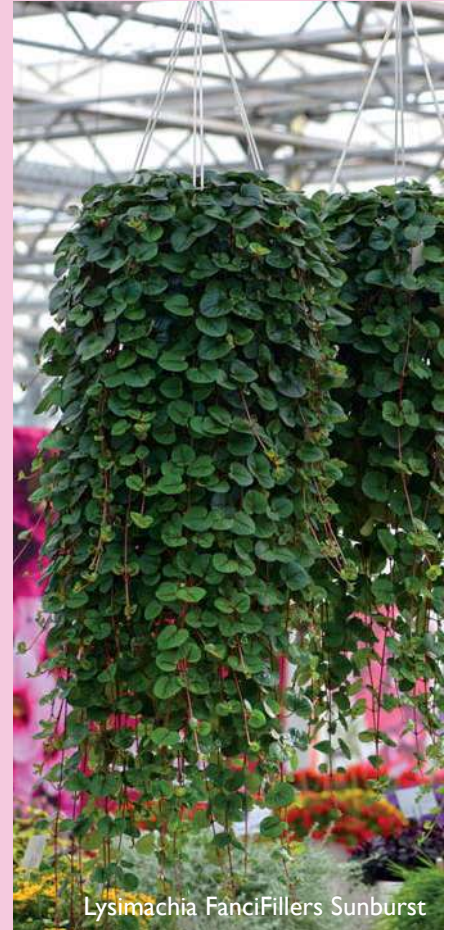

NEW FOR 2020 FROM

PLANTPEDDLER

Artemisia FanciFillers Sea Salt

Cuphea FloriGlory Diana

Didelta FanciFillers Silver Strand

Lysimachia FanciFillers Sunburst

ACCENTS

- We are on a mission to upgrade your accent collection and thrill your customers.
- Ten new and improved varieties bring new forms, foliage and fun to the mix.
- Grow beyond the basics. We specialize in killer fillers! Broaden your accent mix.
- Spillers, fillers and height thrillers to add texture, character, and color.
- Smaller pots, high density and quick turns translate into high revenue returns.

Helichrysum petiolare
Silver Ribbon

Helichrysum petiolare Silver Stitch

Plectranthus
FanciFillers Guacamole

Cyperus Cleopatra*

Senecio Angel Wings

Vinca Major Maculata

SUPERLINER ACCENTS

- Big format liners in our beefy 50-tray format. Cornerstone program items.
- New Cyperus Cleopatra is a dwarf Papyrus with starburst umbels.